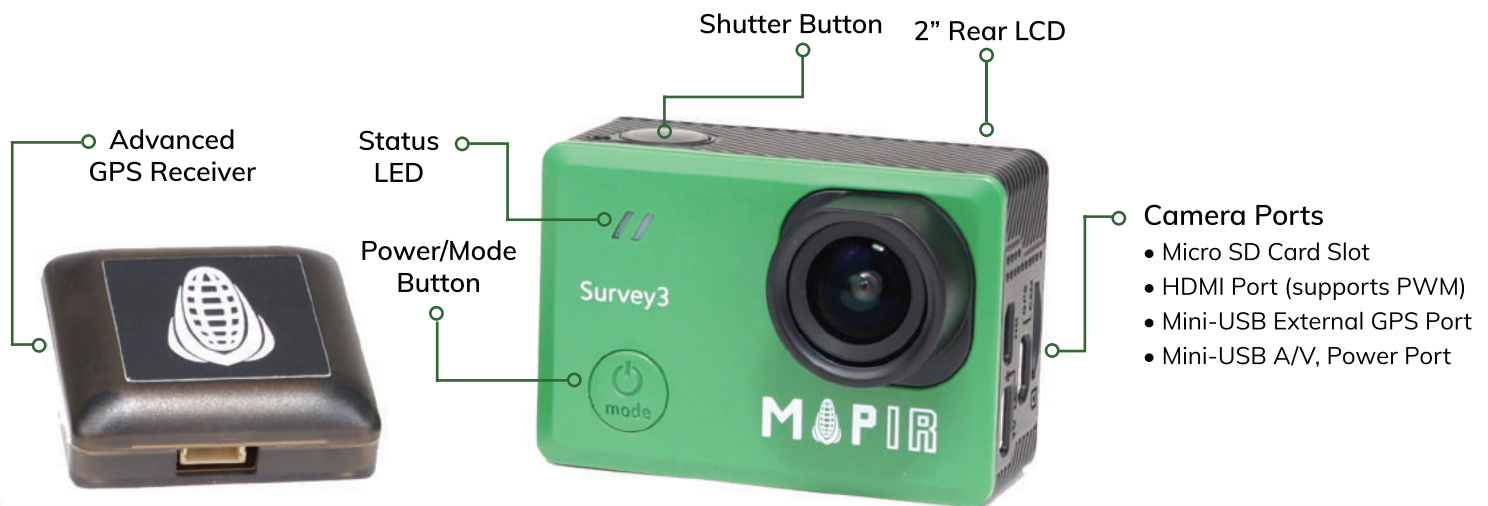

The MAPIR Survey3 camera line provides a compact, affordable multi-spectral camera option that can be used on the ground as well as attached to your aerial drone (UAS) platform. With 2 lens and 6 filter options you have the choice to capture various wavelengths of light using a single camera.

KEY FEATURES

- 12MP sensor captures either RAW+JPG or JPG images
- Wide (W) and Narrow (N) non-fisheye lens options available
- Ground Resolution: S3W 5.5cm/px, S3N 2.5cm/px (120m AGL)
- Works with any drone using our various mounting options
- All images are automatically geo-tagged using included GPS
- Optional upgraded Advanced GPS receiver available
- Triggering options: Interval/Timer and external PWM capture modes
- Extract images easily over USB using PWM signal

SURVEY3 CAMERAS

► INSTALLATION OPTIONS

The Survey3 cameras are easily integrated onto any drone (UAS) using MAPIR's various mounts. We offer mounts for most popular drone models such as DJI Inspire 1, Phantom 4, Mavic Pro, and 3DR Solo.

► SPECIFICATIONS

Data Capture	12 MegaPixel (4,000 x 3,000 px), 8MP Stills RAW(12bit)+JPG(24bit), JPG(24bit) Stills Format 2160p24, 1440p30, 1080p60, 720p60 Video H.264 Codec, .MP4 Video Format
Sensor	Sony Exmor R IMX117 12MP (Bayer RGB)
Photo Interval	1.5s/JPG, 2.8s/RAW+JPG
Remote Trigger	PWM via HDMI Port
Shutter Speed	1/2000 to 1 Min, Auto
ISO	50, 100, 200, 400, 800, 1600, Auto
GPS/GNSS	ublox UBX-G7020-KT, ublox NEO-M8N
Storage	MicroSD (Class10 UHS-1) Up To 128GB
Battery	1200mAh Li-Ion (150 minutes)
Charging	USB DC 5V 1A (1000mA)
Weight	49.8g (No Battery), 75.4g (With Battery)
Included	Survey3, USB Cable, GPS, Battery, Lens Cap