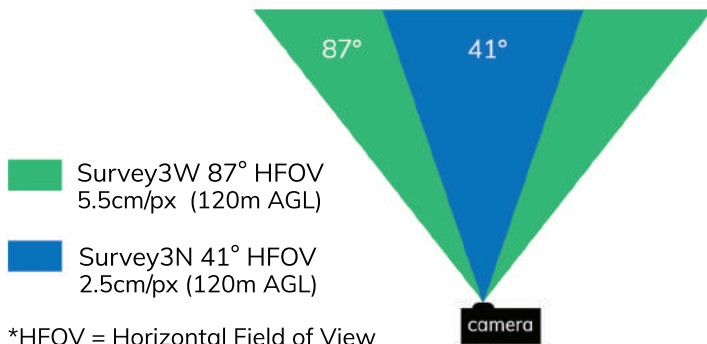

MAPIR
Magpy

DJI
Inspire

DJI
Phantom

DJI
Mavic

3DR
Solo

► LENS OPTIONS

► FILTER OPTIONS

RGB	Red + Green + Blue
OCN	Orange (615nm) + Cyan (490nm) + NIR (808nm)
RGN	Red (660nm) + Green (550nm) + NIR (850nm)
NGB	NIR (850nm) + Green (550nm) + Blue (490nm)
RE	RedEdge (725nm)
NIR	NIR (850nm)

► SPECIFICATIONS

Data Capture	12 MegaPixel (4,000 x 3,000 px), 8MP Stills RAW(12bit)+JPG(24bit), JPG(24bit) Stills Format 2160p24, 1440p30, 1080p60, 720p60 Video H.264 Codec, .MP4 Video Format
Sensor	Sony Exmor R IMX117 12MP (Bayer RGB)
Photo Interval	1.5s/JPG, 2.8s/RAW+JPG
Remote Trigger	PWM via HDMI Port
Shutter Speed	1/2000 to 1 Min, Auto
ISO	50, 100, 200, 400, 800, 1600, Auto
GPS/GNSS	ublox UBX-G7020-KT, ublox NEO-M8N
Storage	MicroSD (Class10 UHS-1) Up To 128GB
Battery	1200mAh Li-Ion (150 minutes)
Charging	USB DC 5V 1A (1000mA)
Weight	49.8g (No Battery), 75.4g (With Battery)
Included	Survey3, USB Cable, GPS, Battery, Lens Cap