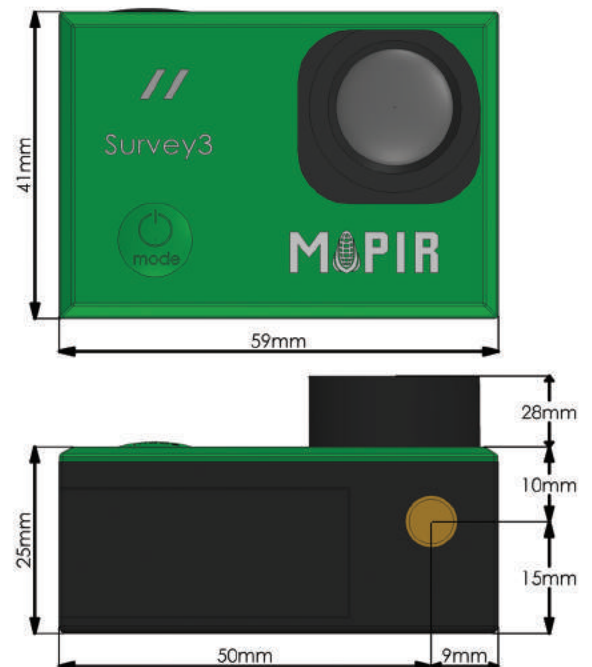

► DIMENSIONS

MAPIR (Peau Productions, Inc)
9265 Activity Road - Suite 101
San Diego, CA 92126 USA

General Inquiry: info@peauproductions.com
Resellers/Distribution: reseller@peauproductions.com
Toll Free: +1 (877) 949 - 1684